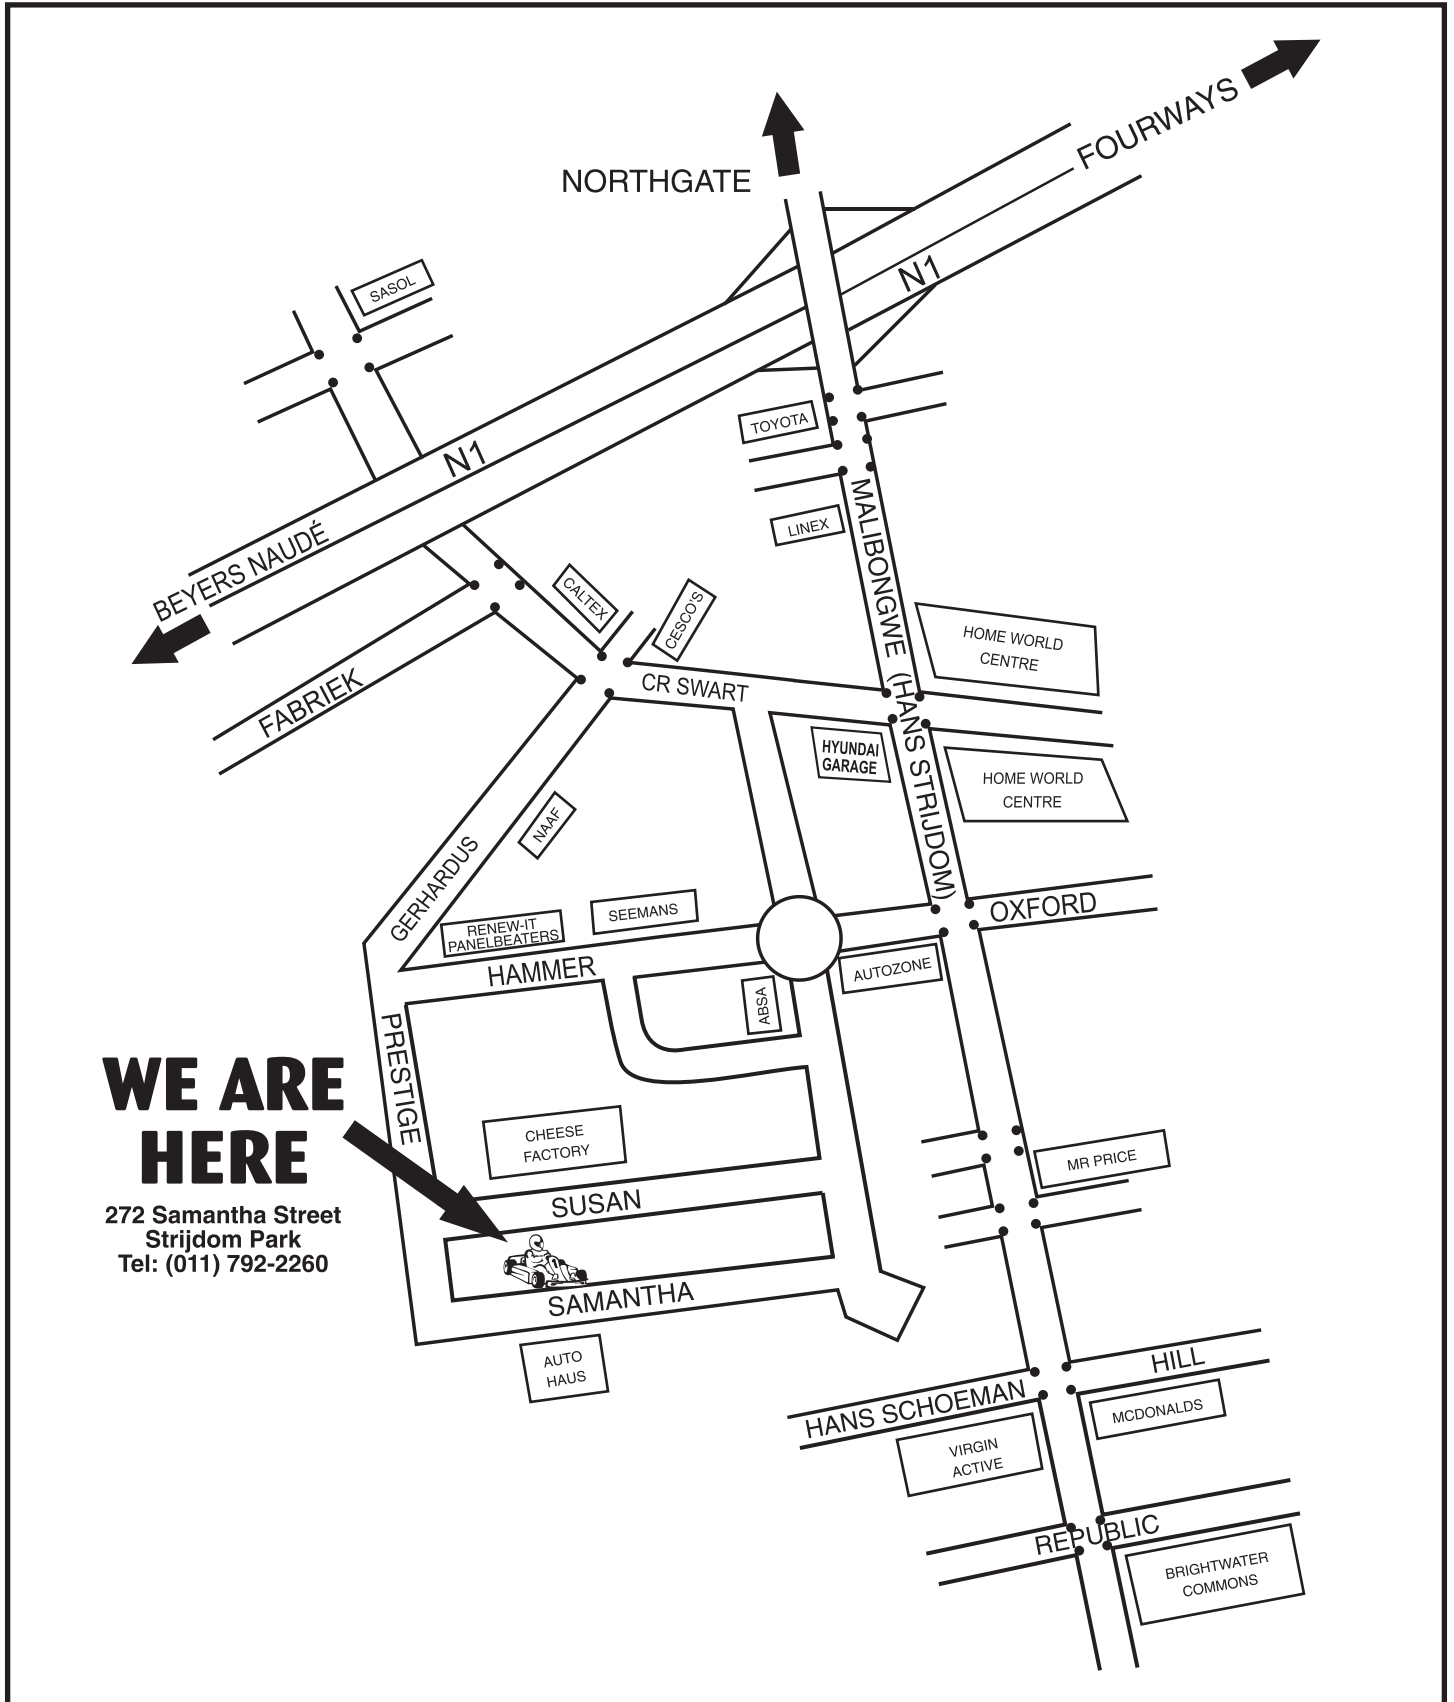

RANDBURG RACEWAY

CK 96/00694/23
 272 Samantha Street, Strijdom Park
 PO Box 1818, HONEYDEW, 2040
 Tel: (011) 792-2260
 Fax: (011) 791-2279
 Cell: 082 780 5115
 Email: kartingdoor@global.co.za
 Website: www.randburgraceway.co.za

OPEN 7 DAYS A WEEK from 11 am - till late
Sundays we close at 18h00

**WE ARE
 HERE**

272 Samantha Street
 Strijdom Park
 Tel: (011) 792-2260